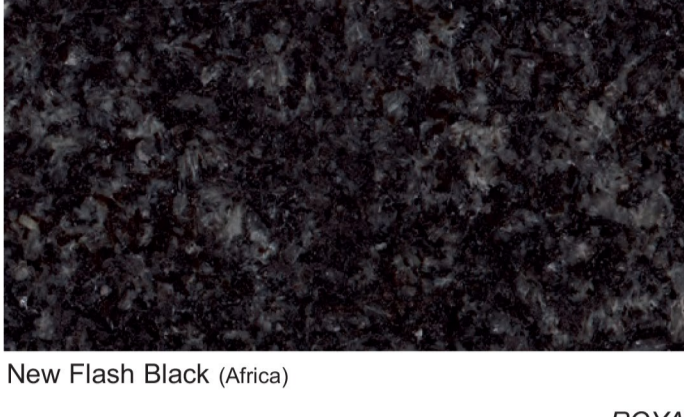

# Granite Color Facsimilies

These color facsimilies are intended to represent the polished granite as closely as possible. However, as a unique natural product the actual granite may vary slightly from the sample.

Bahama Blue (India)

Gold Star (India)

Imperial Red (India)

India Black (India)

Ocean Green (India)

Paradiso (India)

New Flash Black (Africa)

Blue Pearl (Norway)

ROYAL MELROSE

1

Sierra White (California)

Sunset Red (Texas)

Rustic Mahogany (South Dakota) Variegated

Morning Rose (Canada)

Carnelian (South Dakota)

St. Cloud Gray (Minnesota)