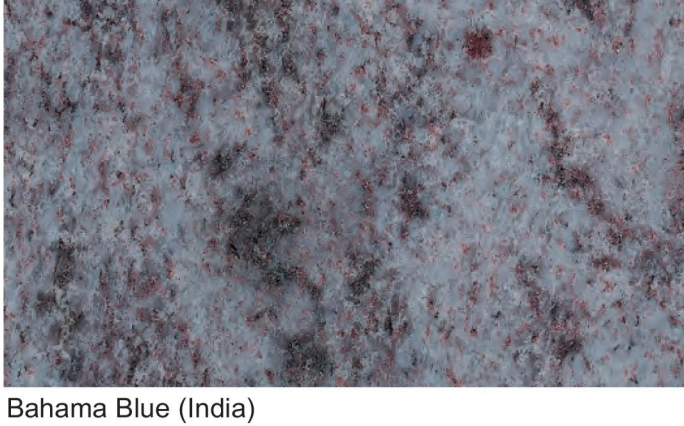

# Granite Color Facsimilies

These color facsimilies are intended to represent the polished granite as closely as possible. However, as a unique natural product the actual granite may vary slightly from the sample.

Bahama Blue (India)

Gold Star (India)

Imperial Red (India)

India Black (India)

Ocean Green (India)

Paradiso (India)

New Flash Black (Africa)

Blue Pearl (Norway)

Nero Black (Africa)

Royal Black (Canada)

Academy Black (California)

Mountain Red (Texas)

Georgia Gray (Georgia)

Barre Gray (Vermont)

4

ROYAL MELROSE

China Gray (China)

Melrose Black (China)

Imperial Rose (China)

Plum Rose (China)

Amber Ivory (China)

Liberty Gray (China)

ROYAL MELROSE

5