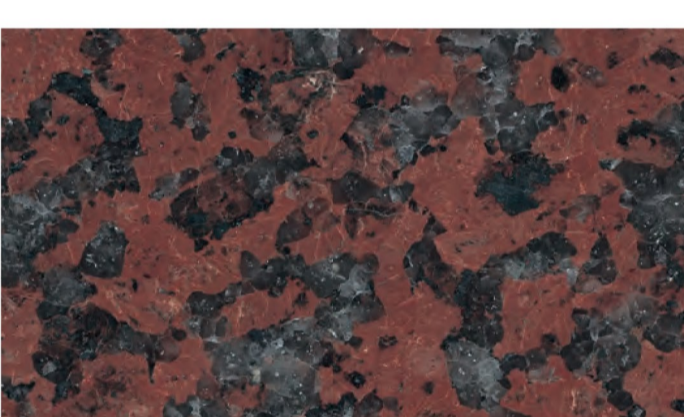

# Granite Color Facsimilies

These color facsimilies are intended to represent the polished granite as closely as possible. However, as a unique natural product the actual granite may vary slightly from the sample.

ROYAL MELROSE

1

Sierra White (California)

Sunset Red (Texas)

Rustic Mahogany (South Dakota) Variegated

Morning Rose (Canada)

Carnelian (South Dakota)

St. Cloud Gray (Minnesota)

Colonial Rose (Canada)

Autumn Brown (Minnesota) Variegated

2

ROYAL MELROSE

Rainbow (Minnesota) Variegated

Cherrywood (Brazil) Variegated

Maple Rose (Brazil) Variegated

Sunrise Red (Brazil)

Rose Bud Red (Africa)

Starbright Black (Africa)

Royal Emerald (New York)

Jet Mist (Pennsylvania/Virginia) Variegated

ROYAL MELROSE

3

Wausau (Wisconsin)

Royal Impala (Africa)