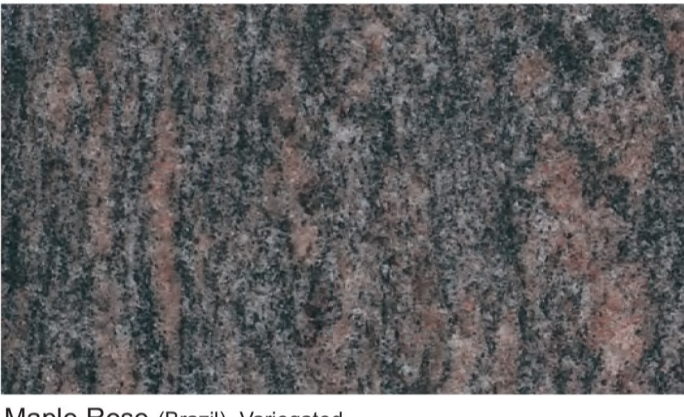

# Granite Color Facsimilies

These color facsimilies are intended to represent the polished granite as closely as possible. However, as a unique natural product the actual granite may vary slightly from the sample.

ROYAL MELROSE

1

Sierra White (California)

Sunset Red (Texas)

Rustic Mahogany (South Dakota) Variegated

Morning Rose (Canada)

Carnelian (South Dakota)

St. Cloud Gray (Minnesota)

Colonial Rose (Canada)

Autumn Brown (Minnesota) Variegated

2

ROYAL MELROSE

Rainbow (Minnesota) Variegated

Cherrywood (Brazil) Variegated

Maple Rose (Brazil) Variegated

Sunrise Red (Brazil)

Rose Bud Red (Africa)

Starbright Black (Africa)

Royal Emerald (New York)

Jet Mist (Pennsylvania/Virginia) Variegated

ROYAL MELROSE

3

Wausau (Wisconsin)

Royal Impala (Africa)