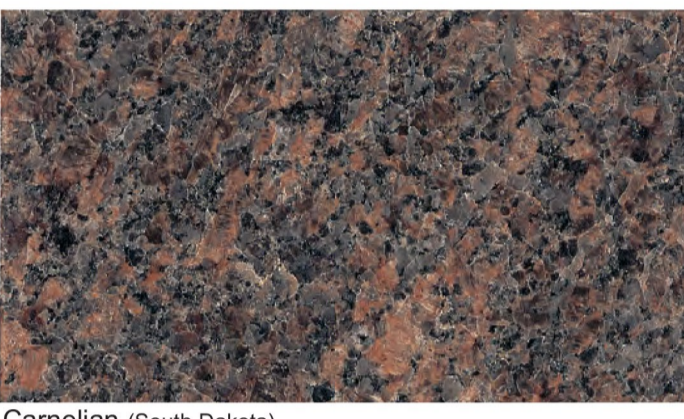

# Granite Color Facsimilies

These color facsimilies are intended to represent the polished granite as closely as possible. However, as a unique natural product the actual granite may vary slightly from the sample.

Bahama Blue (India)

Gold Star (India)

Imperial Red (India)

India Black (India)

Ocean Green (India)

Paradiso (India)

New Flash Black (Africa)

Blue Pearl (Norway)

ROYAL MELROSE

1

Sierra White (California)

Sunset Red (Texas)

Rustic Mahogany (South Dakota) Variegated

Morning Rose (Canada)

Carnelian (South Dakota)

St. Cloud Gray (Minnesota)

Colonial Rose (Canada)

Autumn Brown (Minnesota) Variegated

2

ROYAL MELROSE

Rainbow (Minnesota) Variegated

Cherrywood (Brazil) Variegated

Maple Rose (Brazil) Variegated

Sunrise Red (Brazil)