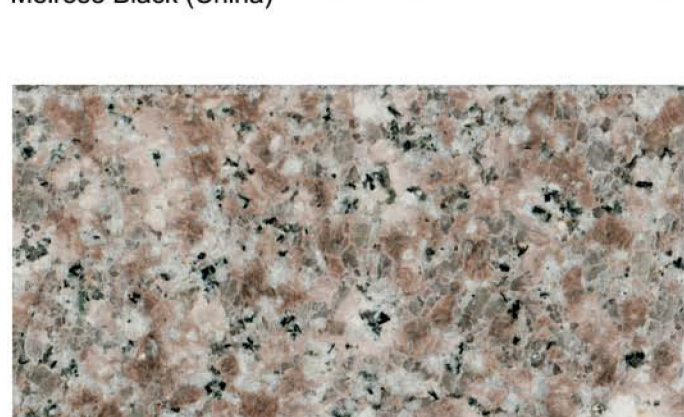

# Granite Color Facsimilies

These color facsimilies are intended to represent the polished granite as closely as possible. However, as a unique natural product the actual granite may vary slightly from the sample.

Rose Bud Red (Africa)

Starbright Black (Africa)

Royal Emerald (New York)

Jet Mist (Pennsylvania/Virginia) Variegated

ROYAL MELROSE

3

Wausau (Wisconsin)

Royal Impala (Africa)

Nero Black (Africa)

Royal Black (Canada)

Academy Black (California)

Mountain Red (Texas)

Georgia Gray (Georgia)

Barre Gray (Vermont)

4

ROYAL MELROSE

China Gray (China)

Melrose Black (China)

Imperial Rose (China)

Plum Rose (China)

Amber Ivory (China)

Liberty Gray (China)

ROYAL MELROSE

5