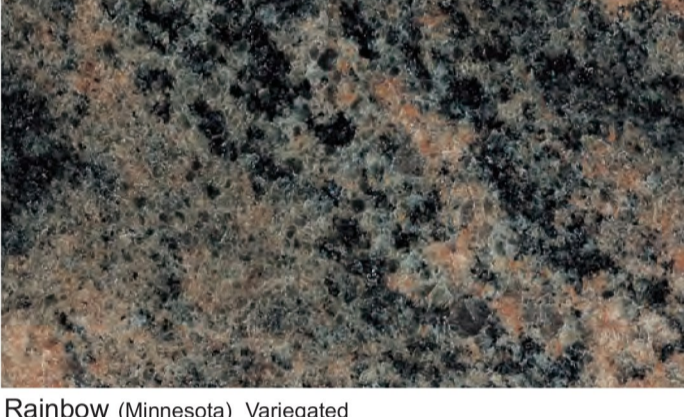

# Granite Color Facsimilies

These color facsimilies are intended to represent the polished granite as closely as possible. However, as a unique natural product the actual granite may vary slightly from the sample.

Bahama Blue (India)

Gold Star (India)

Imperial Red (India)

India Black (India)

Ocean Green (India)

Paradiso (India)

New Flash Black (Africa)

Blue Pearl (Norway)

ROYAL MELROSE

1

Sierra White (California)

Sunset Red (Texas)

Rustic Mahogany (South Dakota) Variegated

Morning Rose (Canada)

Carnelian (South Dakota)

St. Cloud Gray (Minnesota)

Colonial Rose (Canada)

Autumn Brown (Minnesota) Variegated

2

ROYAL MELROSE

Rainbow (Minnesota) Variegated

Cherrywood (Brazil) Variegated

Maple Rose (Brazil) Variegated

Sunrise Red (Brazil)