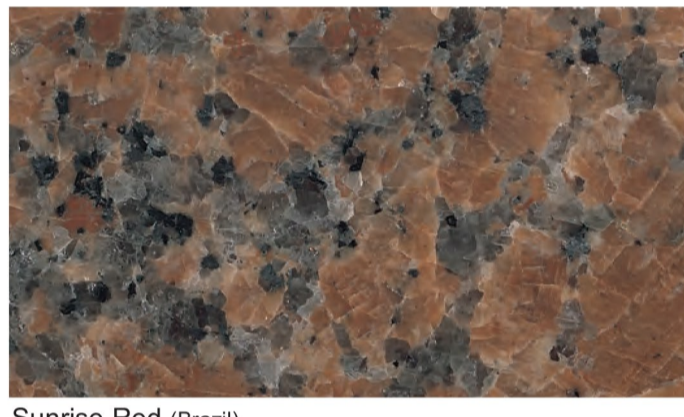

# Granite Color Facsimilies

These color facsimilies are intended to represent the polished granite as closely as possible. However, as a unique natural product the actual granite may vary slightly from the sample.

ROYAL MELROSE

1

Sierra White (California)

Sunset Red (Texas)

Rustic Mahogany (South Dakota) Variegated

Morning Rose (Canada)

Carnelian (South Dakota)

St. Cloud Gray (Minnesota)

Colonial Rose (Canada)

Autumn Brown (Minnesota) Variegated

2

ROYAL MELROSE

Rainbow (Minnesota) Variegated

Cherrywood (Brazil) Variegated

Maple Rose (Brazil) Variegated

Sunrise Red (Brazil)

Rose Bud Red (Africa)

Starbright Black (Africa)

Royal Emerald (New York)

Jet Mist (Pennsylvania/Virginia) Variegated

ROYAL MELROSE

3

Wausau (Wisconsin)

Royal Impala (Africa)