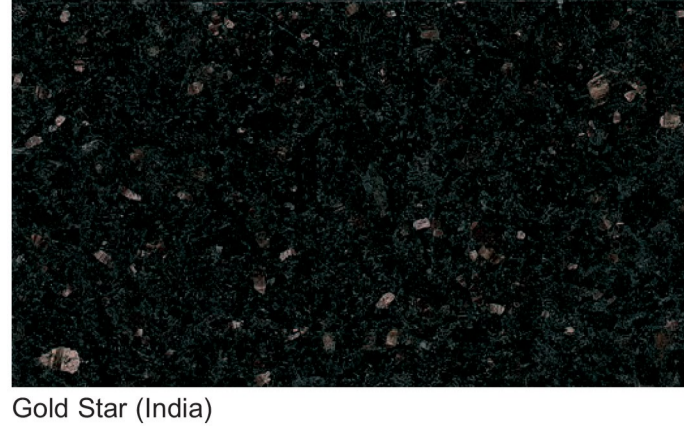

# Granite Color Facsimilies

These color facsimilies are intended to represent the polished granite as closely as possible. However, as a unique natural product the actual granite may vary slightly from the sample.

Bahama Blue (India)

Gold Star (India)

Imperial Red (India)

India Black (India)

Ocean Green (India)

Paradiso (India)

New Flash Black (Africa)

Blue Pearl (Norway)

Nero Black (Africa)

Royal Black (Canada)

Academy Black (California)

Mountain Red (Texas)

Georgia Gray (Georgia)

Barre Gray (Vermont)

4

ROYAL MELROSE

China Gray (China)

Melrose Black (China)

Imperial Rose (China)

Plum Rose (China)

Amber Ivory (China)

Liberty Gray (China)

ROYAL MELROSE

5