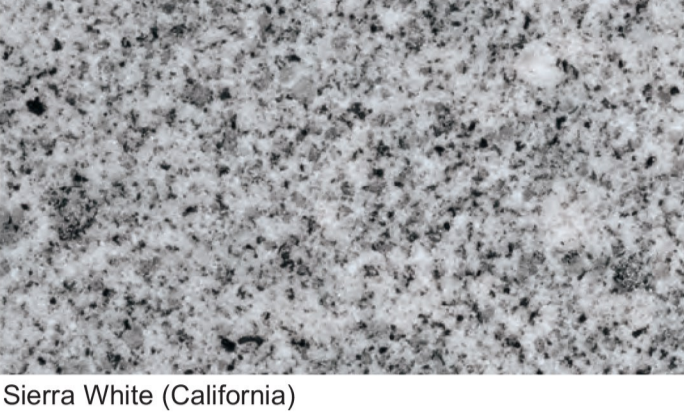

# Granite Color Facsimilies

These color facsimilies are intended to represent the polished granite as closely as possible. However, as a unique natural product the actual granite may vary slightly from the sample.

Bahama Blue (India)

Gold Star (India)

Imperial Red (India)

India Black (India)

Ocean Green (India)

Paradiso (India)

New Flash Black (Africa)

Blue Pearl (Norway)

ROYAL MELROSE

1

Sierra White (California)

Sunset Red (Texas)

Rustic Mahogany (South Dakota) Variegated

Morning Rose (Canada)

Carnelian (South Dakota)

St. Cloud Gray (Minnesota)

China Gray (China)

Melrose Black (China)

Imperial Rose (China)

Plum Rose (China)

Amber Ivory (China)

Liberty Gray (China)

ROYAL MELROSE

5