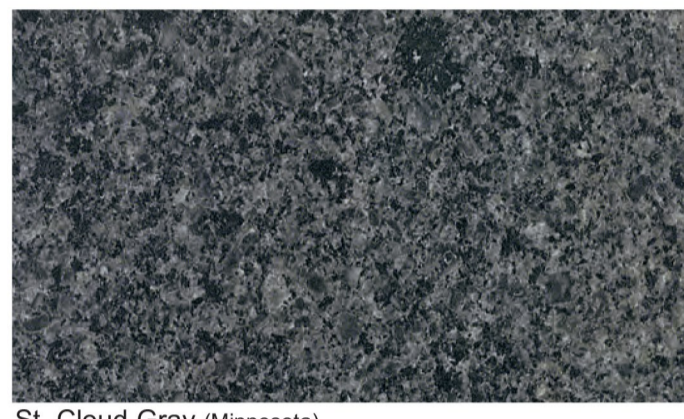

# Granite Color Facsimilies

These color facsimilies are intended to represent the polished granite as closely as possible. However, as a unique natural product the actual granite may vary slightly from the sample.

Bahama Blue (India)

Gold Star (India)

Imperial Red (India)

India Black (India)

Ocean Green (India)

Paradiso (India)

New Flash Black (Africa)

Blue Pearl (Norway)

ROYAL MELROSE

1

Sierra White (California)

Sunset Red (Texas)

Rustic Mahogany (South Dakota) Variegated

Morning Rose (Canada)

Carnelian (South Dakota)

St. Cloud Gray (Minnesota)