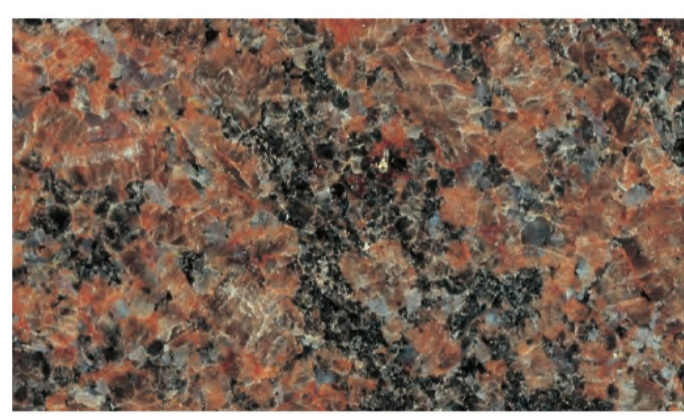

Autumn Brown (Minnesota) Variegated

2

ROYAL MELROSE