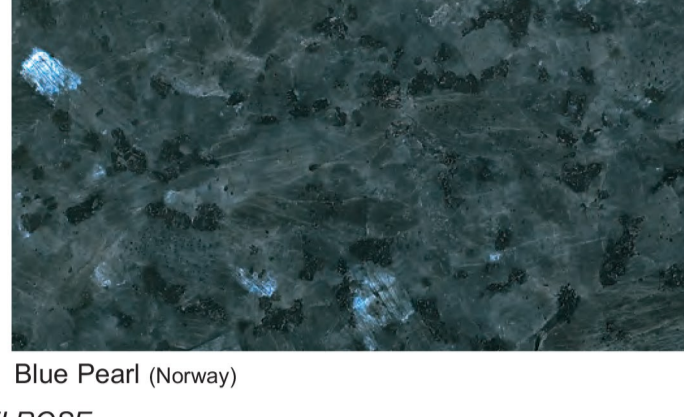

# Granite Color Facsimilies

These color facsimilies are intended to represent the polished granite as closely as possible. However, as a unique natural product the actual granite may vary slightly from the sample.

Bahama Blue (India)

Gold Star (India)

Imperial Red (India)

India Black (India)

Ocean Green (India)

Paradiso (India)

New Flash Black (Africa)

Blue Pearl (Norway)

ROYAL MELROSE

1

Sierra White (California)

Sunset Red (Texas)

Rustic Mahogany (South Dakota) Variegated

Morning Rose (Canada)

Carnelian (South Dakota)

St. Cloud Gray (Minnesota)

China Gray (China)

Melrose Black (China)

Imperial Rose (China)

Plum Rose (China)

Amber Ivory (China)

Liberty Gray (China)

ROYAL MELROSE

5