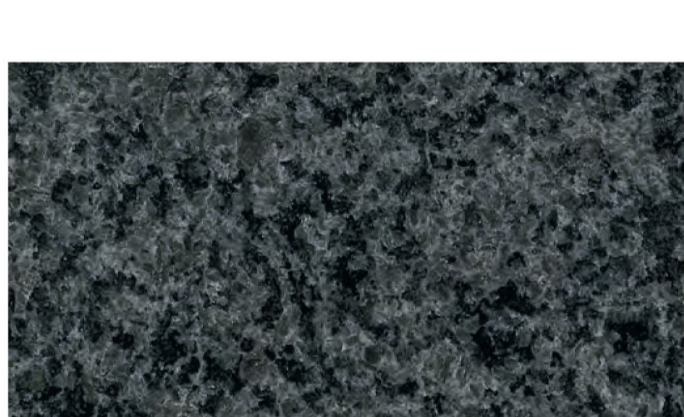

# Granite Color Facsimilies

These color facsimilies are intended to represent the polished granite as closely as possible. However, as a unique natural product the actual granite may vary slightly from the sample.

Rose Bud Red (Africa)

Starbright Black (Africa)

Royal Emerald (New York)

Jet Mist (Pennsylvania/Virginia) Variegated

ROYAL MELROSE

3

Wausau (Wisconsin)

Royal Impala (Africa)

Nero Black (Africa)

Royal Black (Canada)

Academy Black (California)

Mountain Red (Texas)

Georgia Gray (Georgia)

Barre Gray (Vermont)

4

ROYAL MELROSE