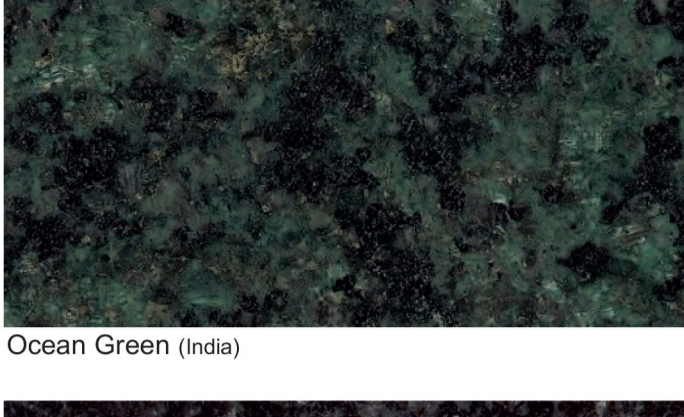

# Granite Color Facsimilies

These color facsimilies are intended to represent the polished granite as closely as possible. However, as a unique natural product the actual granite may vary slightly from the sample.

Bahama Blue (India)

Gold Star (India)

Imperial Red (India)

India Black (India)

Ocean Green (India)

Paradiso (India)

New Flash Black (Africa)

Blue Pearl (Norway)

ROYAL MELROSE

1

Sierra White (California)

Sunset Red (Texas)

Rustic Mahogany (South Dakota) Variegated

Morning Rose (Canada)

Carnelian (South Dakota)

St. Cloud Gray (Minnesota)

Nero Black (Africa)

Royal Black (Canada)

Academy Black (California)

Mountain Red (Texas)

Georgia Gray (Georgia)

Barre Gray (Vermont)

4

ROYAL MELROSE