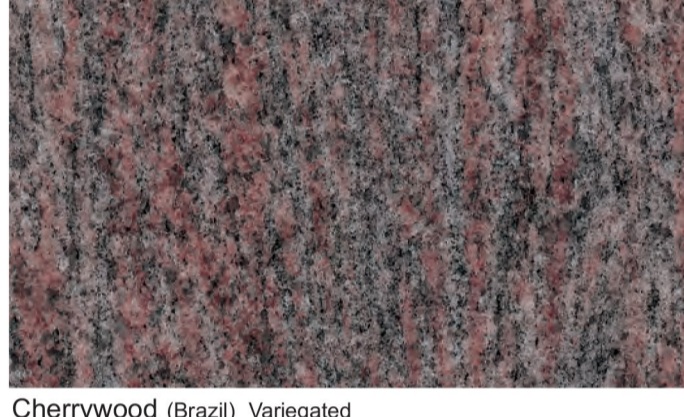

# Granite Color Facsimilies

These color facsimilies are intended to represent the polished granite as closely as possible. However, as a unique natural product the actual granite may vary slightly from the sample.

ROYAL MELROSE

1

Sierra White (California)

Sunset Red (Texas)

Rustic Mahogany (South Dakota) Variegated

Morning Rose (Canada)

Carnelian (South Dakota)

St. Cloud Gray (Minnesota)

Colonial Rose (Canada)

Autumn Brown (Minnesota) Variegated

2

ROYAL MELROSE

Rainbow (Minnesota) Variegated

Cherrywood (Brazil) Variegated

Maple Rose (Brazil) Variegated

Sunrise Red (Brazil)

Rose Bud Red (Africa)

Starbright Black (Africa)

Royal Emerald (New York)

Jet Mist (Pennsylvania/Virginia) Variegated

ROYAL MELROSE

3

Wausau (Wisconsin)

Royal Impala (Africa)