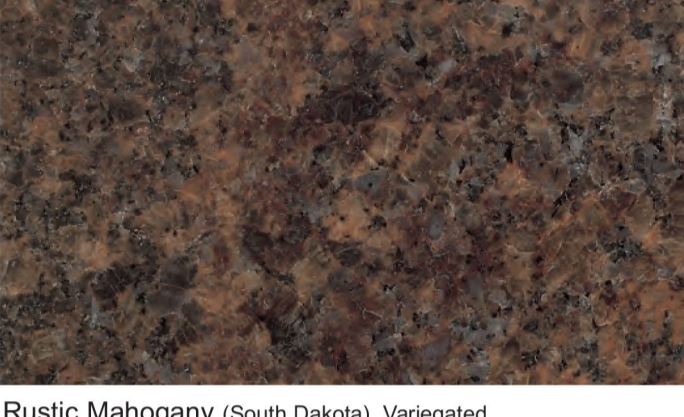

# Granite Color Facsimilies

These color facsimilies are intended to represent the polished granite as closely as possible. However, as a unique natural product the actual granite may vary slightly from the sample.

Bahama Blue (India)

Gold Star (India)

Imperial Red (India)

India Black (India)

Ocean Green (India)

Paradiso (India)

New Flash Black (Africa)

Blue Pearl (Norway)

ROYAL MELROSE

1

Sierra White (California)

Sunset Red (Texas)

Rustic Mahogany (South Dakota) Variegated

Morning Rose (Canada)

Carnelian (South Dakota)

St. Cloud Gray (Minnesota)

Colonial Rose (Canada)

Autumn Brown (Minnesota) Variegated

2

ROYAL MELROSE

Rainbow (Minnesota) Variegated

Cherrywood (Brazil) Variegated

Maple Rose (Brazil) Variegated

Sunrise Red (Brazil)