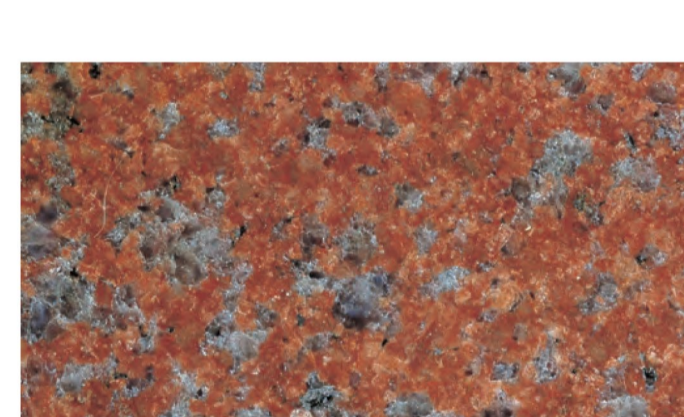

# Granite Color Facsimilies

These color facsimilies are intended to represent the polished granite as closely as possible. However, as a unique natural product the actual granite may vary slightly from the sample.

Rose Bud Red (Africa)

Starbright Black (Africa)

Royal Emerald (New York)

Jet Mist (Pennsylvania/Virginia) Variegated

ROYAL MELROSE

3

Wausau (Wisconsin)

Royal Impala (Africa)

Nero Black (Africa)

Royal Black (Canada)

Academy Black (California)

Mountain Red (Texas)

Georgia Gray (Georgia)

Barre Gray (Vermont)

4

ROYAL MELROSE