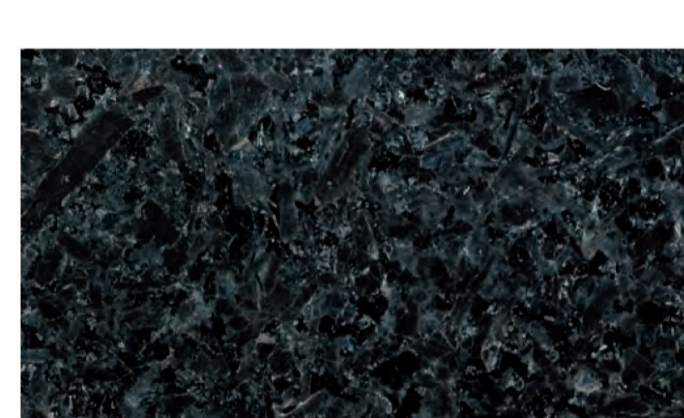

# Granite Color Facsimilies

These color facsimilies are intended to represent the polished granite as closely as possible. However, as a unique natural product the actual granite may vary slightly from the sample.

Rose Bud Red (Africa)

Starbright Black (Africa)

Royal Emerald (New York)

Jet Mist (Pennsylvania/Virginia) Variegated

ROYAL MELROSE

3

Wausau (Wisconsin)

Royal Impala (Africa)

Nero Black (Africa)

Royal Black (Canada)

Academy Black (California)

Mountain Red (Texas)

Georgia Gray (Georgia)

Barre Gray (Vermont)

4

ROYAL MELROSE